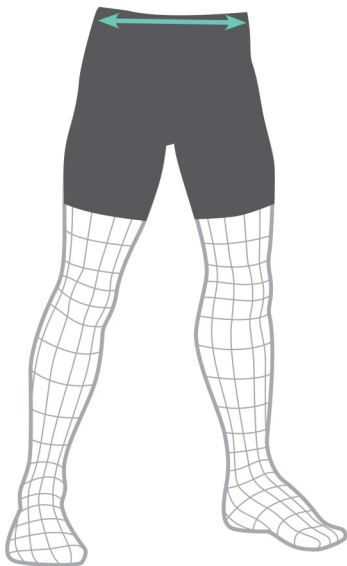

### PRO-X3 SHORT LINER

#### WAIST

Measure at natural waistline

YOUTH		
S/M	23–25"	58.5–63.5 cm
L/XL	25–27"	63.5–68.5 cm
MEN'S		
S	27–30"	68.5–76 cm
M	30–35"	76–89 cm
L	35–40"	89–101.5 cm
XL	40–45"	101.5–117 cm
WOMEN'S		
S	26–29"	66–74 cm
M	29–31.5"	74–80 cm
L	31.5–34.5"	80–88 cm
XL	34.5–38.5"	88–98 cm